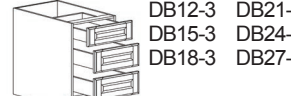

DB12-3 DB21-3 DB30-3
DB15-3 DB24-3 DB33-3
DB18-3 DB27-3 DB36-3

SINK BASE CABINET

FALSE TOP DRAWER, 2 DOORS