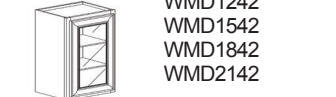

WMD1242
WMD1542
WMD1842
WMD2142

NOTE: Glass is not included

WALL MULLION DOOR CABINET

2 DOORS, 3 ADJUSTABLE SHELVES