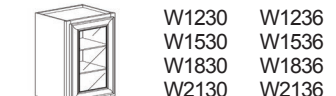

WALL MULLION DOOR CABINET

WALL MULLION DOOR CABINET
1 DOOR, 2 ADJUSTABLE SHELVES

W1230 W1236
W1530 W1536
W1830 W1836
W2130 W2136

NOTE: Glass is not included

WALL MULLION DOOR CABINET

2 DOORS, 2 ADJUSTABLE SHELVES