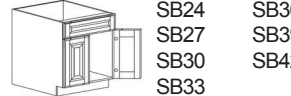

SB24 SB36
SB27 SB39
SB30 SB42
SB33

NOTE: Framed SB33-SB42 has 2 dummy drawers

FARM SINK BASE CABINET

2 DOORS