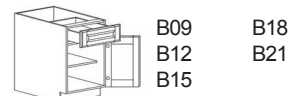

BASE CABINET

BASE CABINET
1 DRAWER, 1 DOOR, 1 ADJUSTABLE SHELF

B09 B18
B12 B21
B15

BASE CABINET
1 DRAWER, 2 DOORS, 1 ADJUSTABLE SHELF