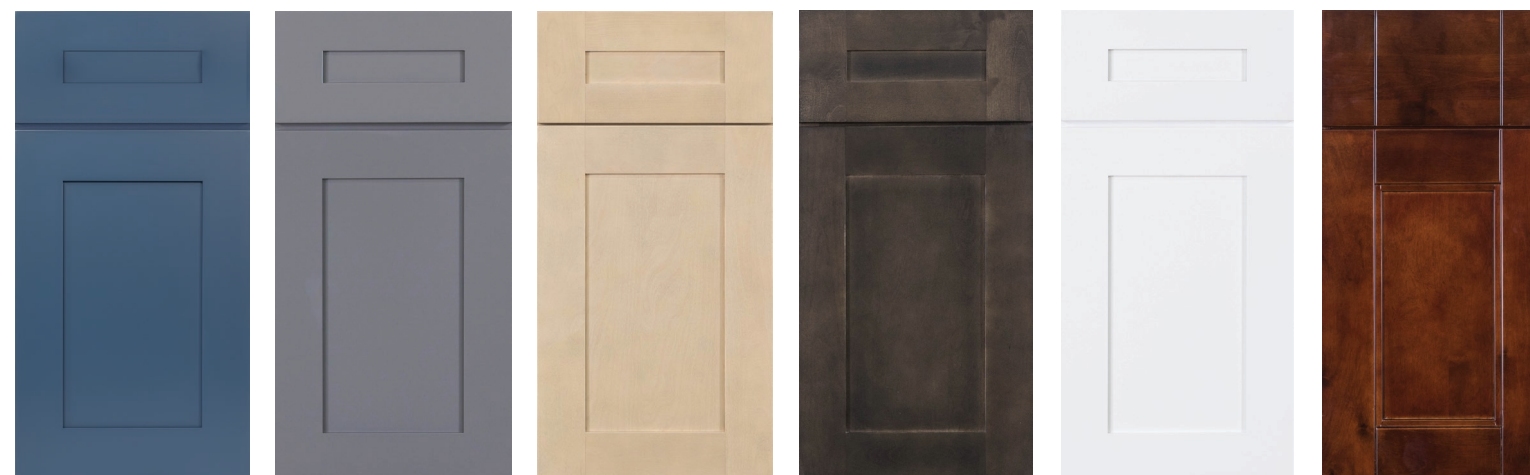

Lancaster Blue   Lancaster Gray   Lancaster Stone Wash   Lancaster Vintage Charcoal   Lancaster White   Wurzburg