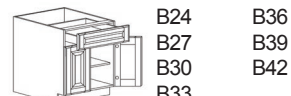

B24 B36
B27 B39
B30 B42
B33

NOTE: Framed B33-B42 has 2 drawers

DRAWER BASE CABINET

3 DRAWERS